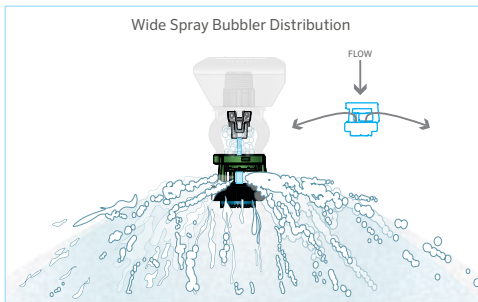

LDN® WIDE SPRAY BUBBLER

Total coverage solution for 30" to 60" spacing

Expanding our LDN platform with this new LEPA bubbler produces a wide gentle aerated pattern suitable for most crops and soils. Growers can take advantage of changing from a LEPA to a LESA spray pattern with a simple twist and flip of the cage assembly.

FEATURES

- Wide aerated pattern for total coverage
- Easy twist and flip to switch from a bubble to spray
- Several spray pattern deflector options available
- For use with nozzles #4.5 to #15
- Flow range: 0.35 to 5.08 gpm (0.79 to 1154 L/hr)
- Pressure Range: 6 to 10 psi (0.41 to 0.69 bar)

LDN® WIDE SPRAY BUBBLER

HOW IT WORKS

The assembly uses a unique configuration allowing the nozzle flow to pass through a hole in the upper pad to the bubbler cup below. The cup deflects the water upward into the grooves on the underside of the deflector. This makes it produce a wide gentle aerated pattern suitable for most crops and soils.

MODULARITY

The modularity of adding one of the Wide Spray Bubbler deflector assemblies to a grower's existing LDN® UP3® bracket saves cost. Components are available as assemblies or separate components.