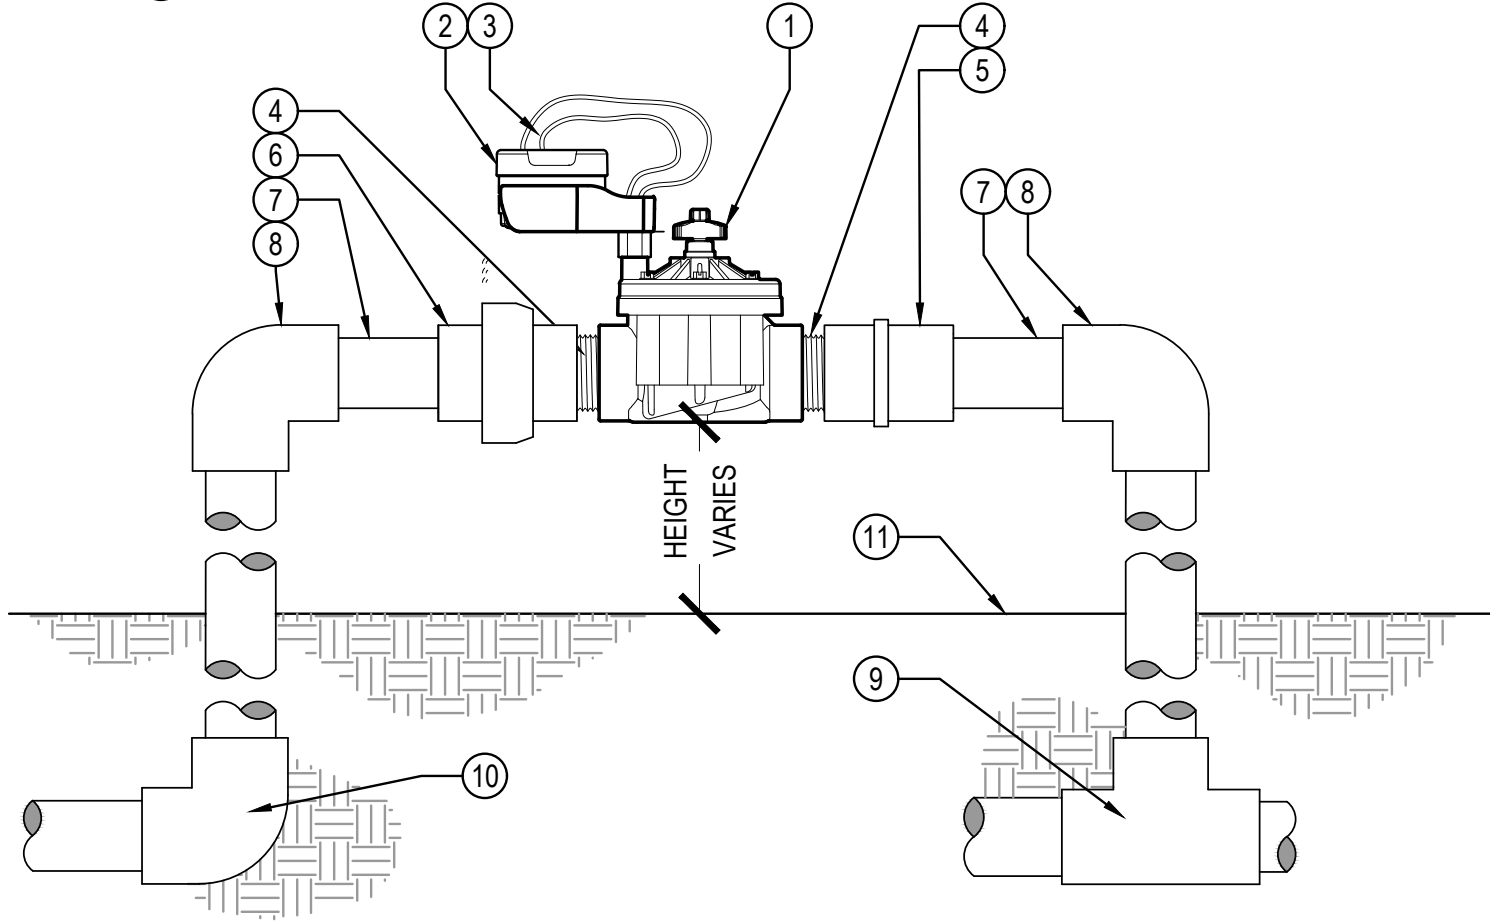

LEGEND

- ① HUNTER REMOTE CONTROL VALVE (ICV)
- ② SENNINGER IRRIGATION CONTROLLER (SENNODEBT) WITH SOLENOID MOUNTING BRACKET
- ③ IRRIGATION WIRE WITH FROM CONTROLLER TO SOLENOID (USE WATER PROOF CONNECTORS)
- ④ SCH. 80 CLOSE NIPPLE, SIZE PER VALVE
- ⑤ PVC SLIP X FPT ADAPTOR
- ⑥ PVC SLIP X FPT UNION
- ⑦ SCH. 40 PVC PIPE
- ⑧ SCH. 80 PVC SLIP ELBOW
- ⑨ IRRIGATION MAIN LINE AND FITTINGS
- ⑩ IRRIGATION LATERAL LINES AND FITTINGS
- ⑪ FINISHED GRADE

IN-LINE VALVE (ICV) WITH CONTROLLER (SENNODEBT) AND UNION

VC.ICV.2

NO SCALE